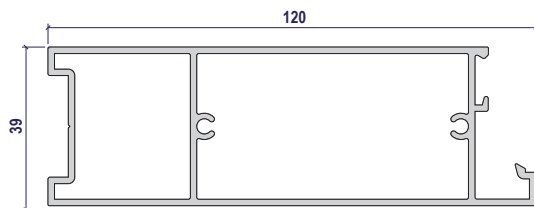

**AE400**  
120mm Stile

**AE401**  
120mm Top Rail

**AE402**  
120mm Bottom Rail

**AE004GP/120**  
120mm Glazing Post

**AE403**  
Door Glazing Bead

**AE407**  
Acoustic Side Slipper Plate

**AE405**  
Flat Slipper Plate

**AE406**  
Acoustic Slipper Plate

**AE415**  
Internal Guide Adaptor

**AE404**  
Mid Rail

**AE413**  
Acoustic Door Closing Frame