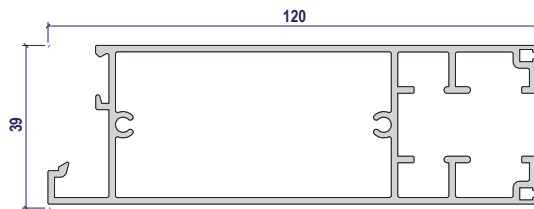

**AE400**  
120mm Stile

**AE401**  
120mm Top Rail

**AE402**  
120mm Bottom Rail

**AE004GP/120**  
120mm Glazing Post

**AE403**  
Door Glazing Bead

**AE407**  
Acoustic Side Slipper Plate

**AE405**  
Flat Slipper Plate

**AE406**  
Acoustic Slipper Plate

**AE415**  
Internal Guide Adaptor

**AE404**  
Mid Rail

**AE413**  
Acoustic Door Closing Frame