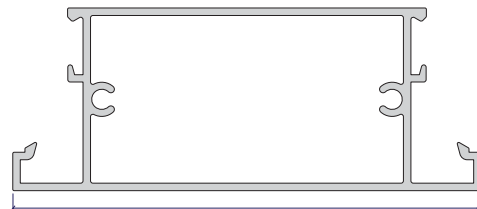

**AE400**  
120mm Stile

**AE401**  
120mm Top Rail

**AE402**  
120mm Bottom Rail

**AE004GP/120**  
120mm Glazing Post

**AE403**  
Door Glazing Bead

**AE407**  
Acoustic Side Slipper Plate

**AE405**  
Flat Slipper Plate

**AE406**  
Acoustic Slipper Plate

**AE415**  
Internal Guide Adaptor

**AE404**  
Mid Rail

**AE413**  
Acoustic Door Closing Frame