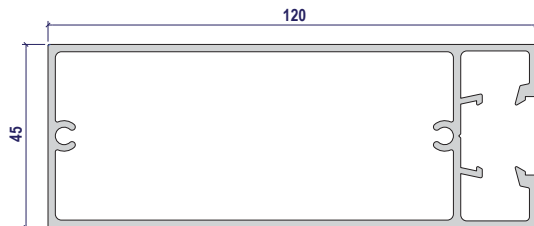

**AE400**  
120mm Stile

**AE401**  
120mm Top Rail

**AE402**  
120mm Bottom Rail

**AE004GP/120**  
120mm Glazing Post

**AE403**  
Door Glazing Bead

**AE407**  
Acoustic Side Slipper Plate

**AE405**  
Flat Slipper Plate

**AE406**  
Acoustic Slipper Plate

**AE415**  
Internal Guide Adaptor

**AE404**  
Mid Rail

**AE413**  
Acoustic Door Closing Frame