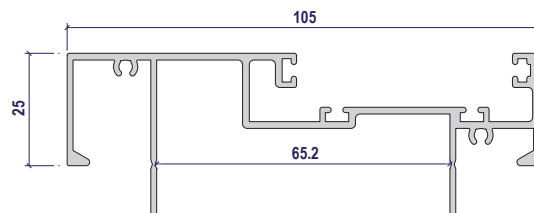

**AE400**  
120mm Stile

**AE401**  
120mm Top Rail

**AE402**  
120mm Bottom Rail

**AE004GP/120**  
120mm Glazing Post

**AE403**  
Door Glazing Bead

**AE407**  
Acoustic Side Slipper Plate

**AE405**  
Flat Slipper Plate

**AE406**  
Acoustic Slipper Plate

**AE415**  
Internal Guide Adaptor

**AE404**  
Mid Rail

**AE413**  
Acoustic Door Closing Frame